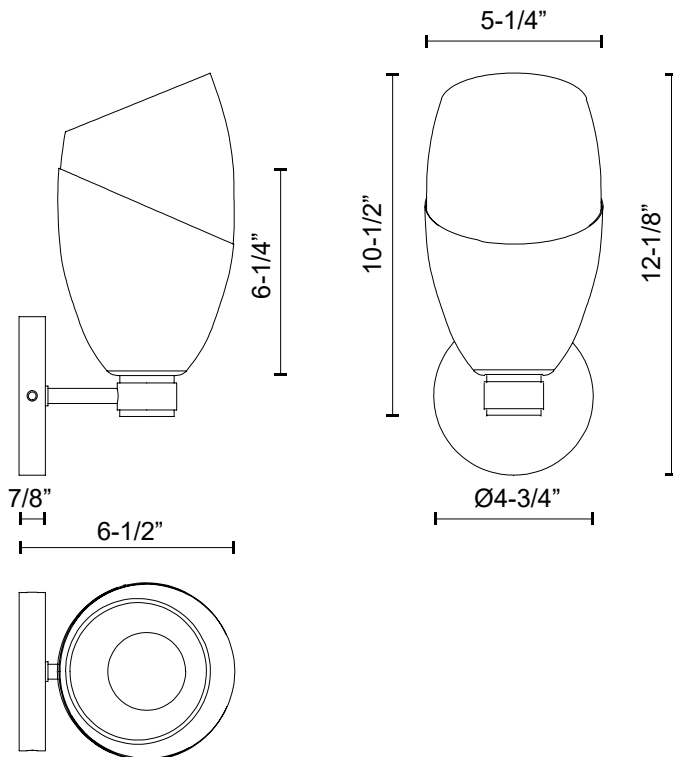

alora mood

P. 1.855.855.8926

CANADA: 19054 28TH Avenue Surrey - BC V3Z 6M3

USA: 3035 E. Lone Mountain Rd - Las Vegas, NV, 89081

CAPRI WV587105

FIXTURE DIMENSIONS	W5-1/4" x H12-1/8" x E6-1/2"
HEIGHT FROM CENTER	9-3/4"
EXTENSION	6-1/2"
LAMP TYPE	E26
MAX WATTAGE	60W
BULB QTY	1
BULBS INCLUDED	No
VOLTAGE	120V
GLASS DETAILS	Clear Glass
MATERIAL	Aluminum; Glass; Steel;
INSTALL OPTIONS	Up/Down; Wall;
LOCATION	Damp
CANOPY DIMENSIONS	D4-3/4" x H7/8"
PAINT FINISH	CH01; MB01;

[D - Diameter, L - Length, W - Width, H - Height, E - Extension]

AVAILABLE FINISHES:

WV587105CHCL

Chrome/Clear
Glass

WV587105MBCL

Clear Glass/Matte
Black

*For complete warranty terms, please visit: www.aloralighting.com/warranty